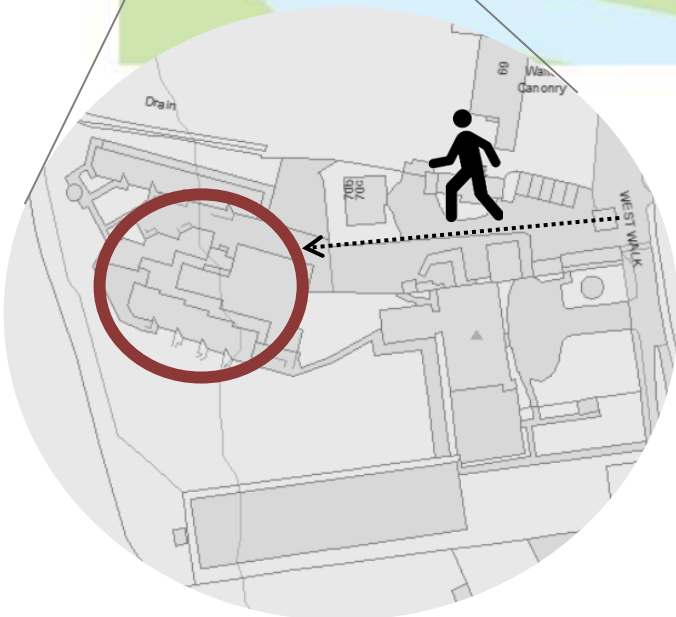

# Directions to Leaden Hall

*From the High Street entrance to The Close*

**Key:**

-  Car park entrance and exit
-  Pedestrian entrance and exit only