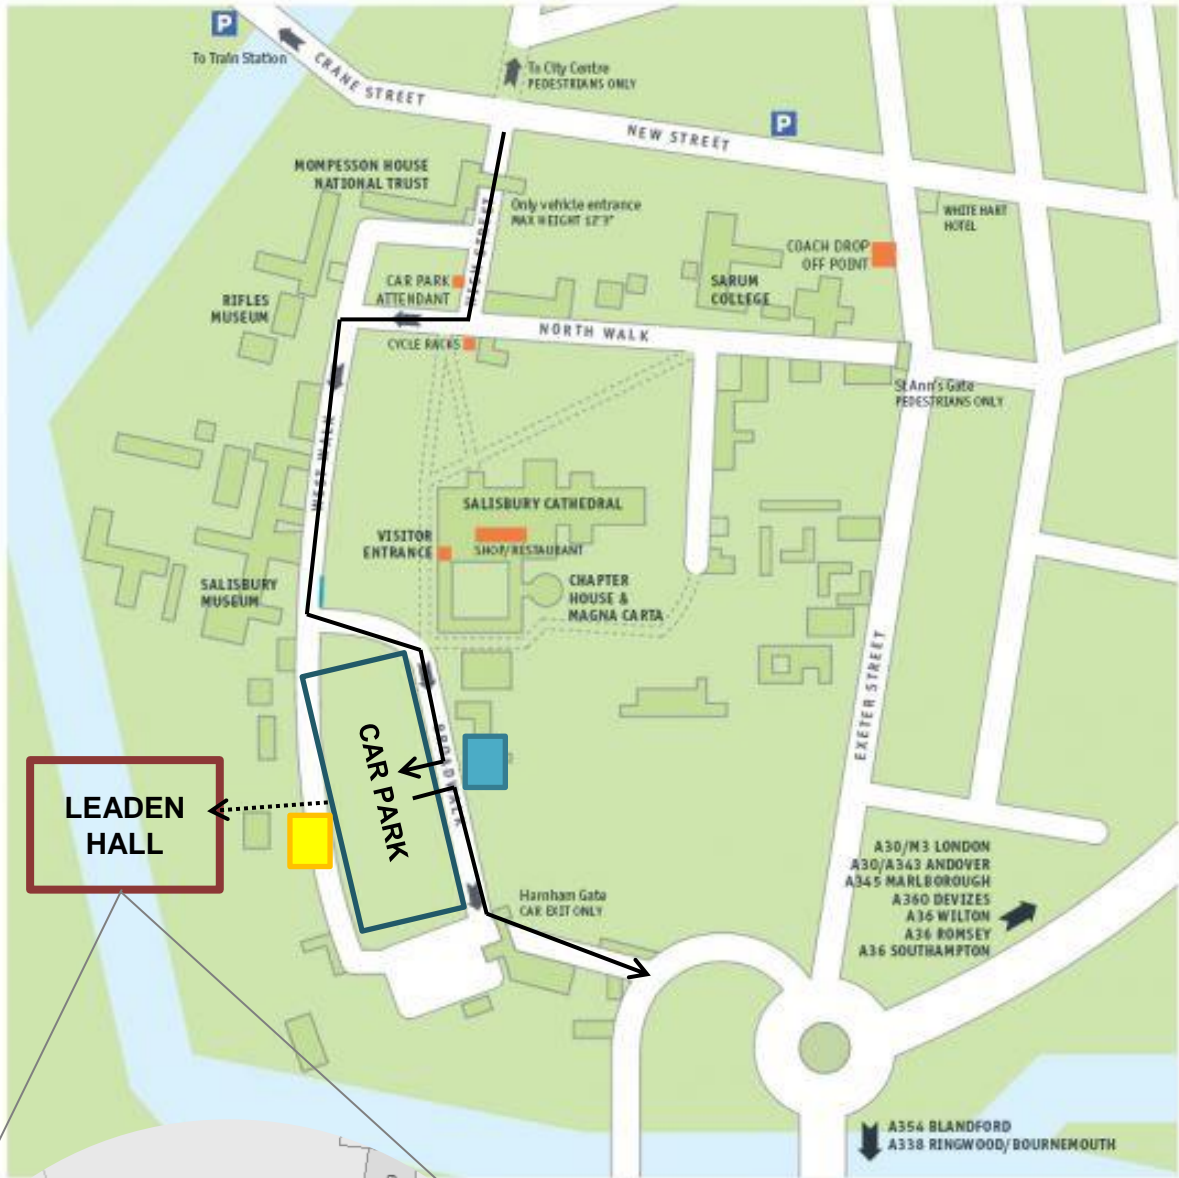

# Directions to Leaden Hall

*From the High Street entrance to The Close*

**Key:**

-  Car park entrance and exit
-  Pedestrian entrance and exit only